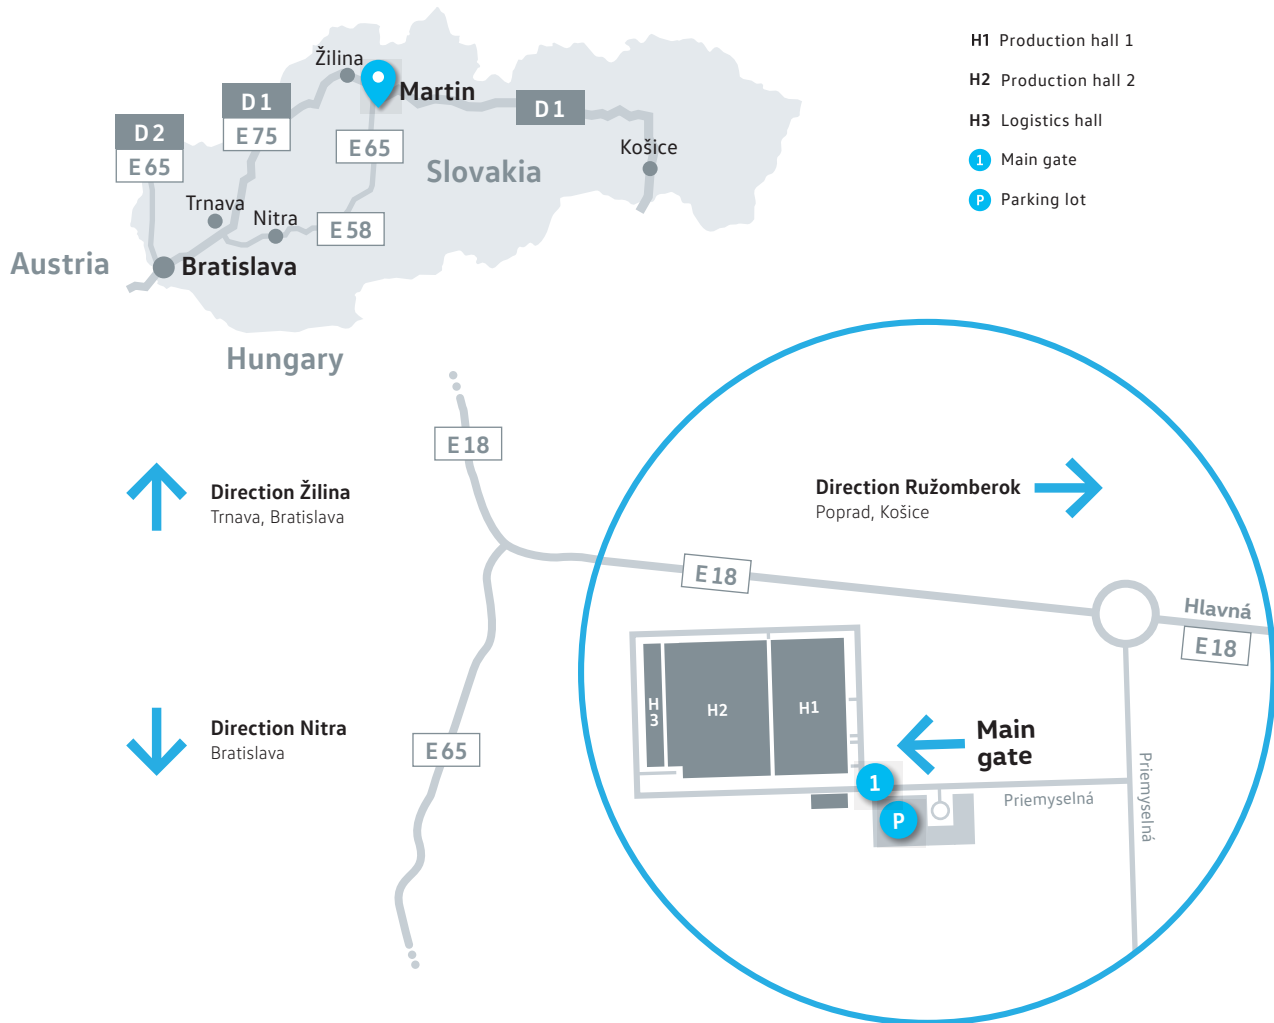

Access roads

to Volkswagen Slovakia, plant Martin

49° 5'28.37" S / N
18° 57'22.29" V/O

From direction E18 – Žilina, Trnava, Bratislava

on road E18 follow direction **Ružomberok, Poprad, Košice**, continue on **D1** before Vrútky, take the first exit onto **R3** direction **Martin, Žiar n/Hronom**, at the crossroads, choose direction **Sučany/Priemyselná zóna** and take the first exit of the roundabout onto **Priemyselná street**.

From direction E65 – Nitra, Bratislava

on the road **E65**, follow the direction **Ružomberok, Poprad, Košice**, turn right at the end of the city to the road **E18** in the direction **Ružomberok, Poprad, Košice** and after the **Slovnaft** gas station, take the first exit of the roundabout onto **Priemyselná street**.

From direction E18 – Ružomberok, Poprad, Košice

at the Turany point, exit the road **E18** towards the road **D1**, take the first exit onto **R3 Martin/Žiar n/Hronom**, at the crossroads, choose direction **Sučany/Priemyselná zóna** and take the first exit of the roundabout onto **Priemyselná street**.